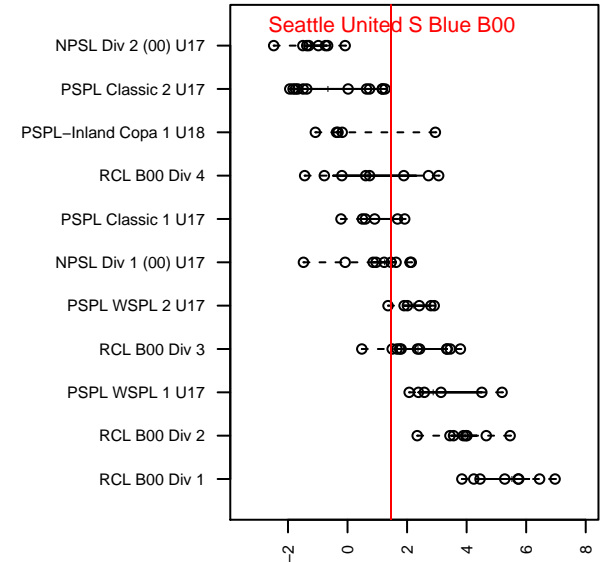

**attack and defense rating
relative to others at age
and all opponents in last 13 months**