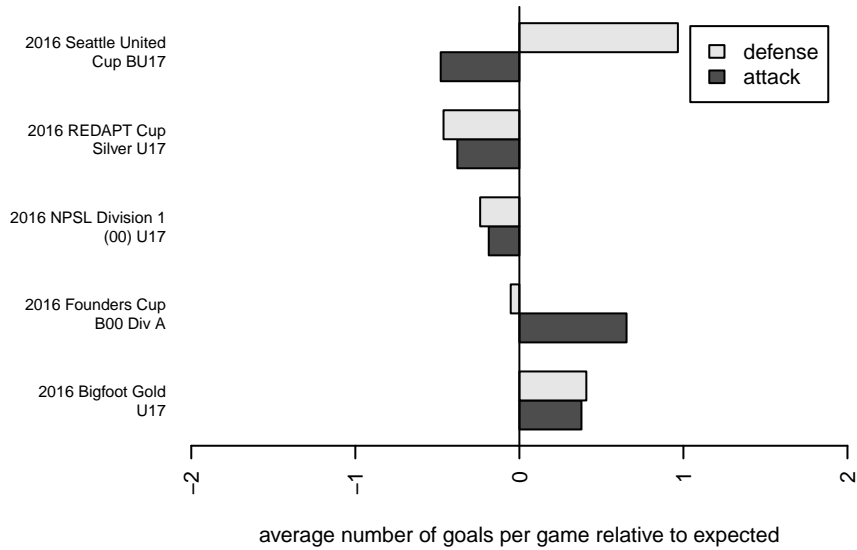

Performance relative to 13 month average