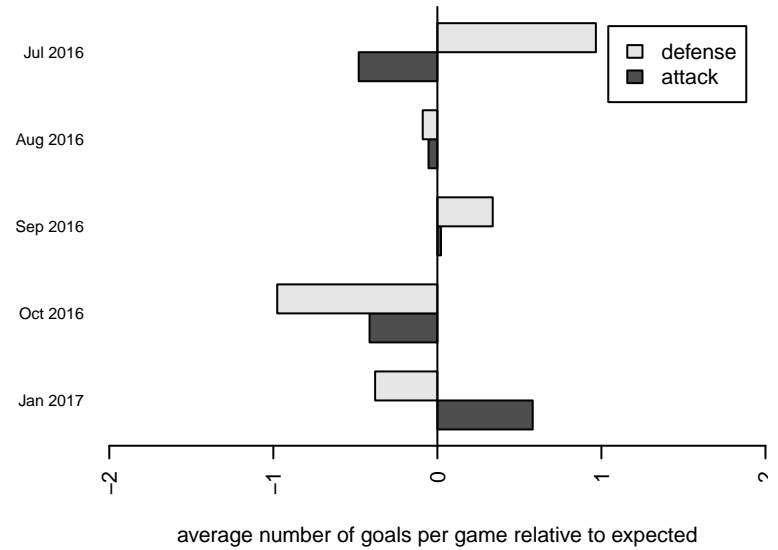

Performance relative to 13 month average