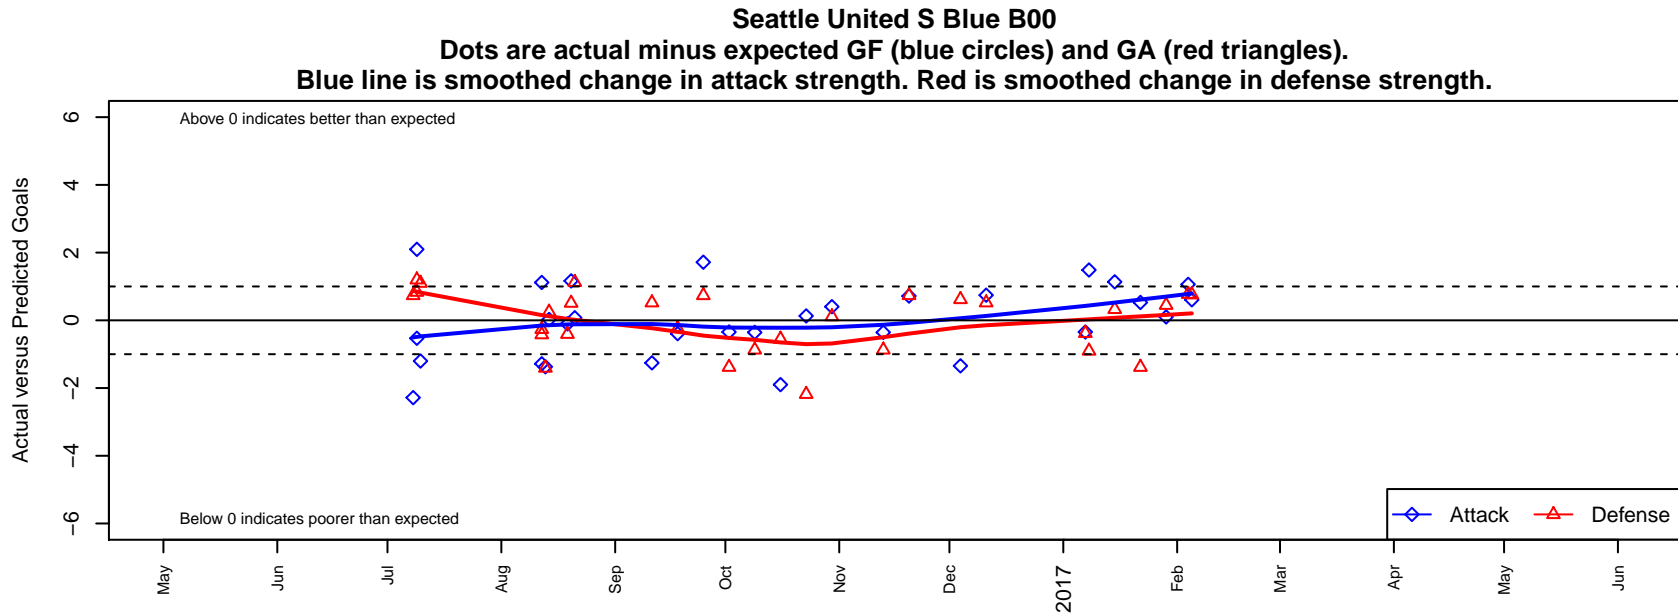

Seattle United S Blue B00

Seattle United Regional
 Seattle, WA
 B00 total strength=1437
 attack=12.38 defense=6.67
 fall league = NPSL Div 1 (00) U17
 notes= Murillo 2016

alt names used:
 SEATTLE UNITED SOUTH B00 BLUE (WA)
 Seattle United South B00 Blue
 SEATTLE UNITED SOUTH B00 BLUE (WA)
 Seattle United South B00 Blue
 Seattle United South B00 Blue

Venues played:
 2016 Seattle United Cup BU17
 2016 REDAPT Cup Silver U17
 2016 Bigfoot Gold U17
 2016 NPSL Division 1 (00) U17
 2016 Founders Cup B00 Div A

**attack and defense variance (black dot)
relative to other teams
and top 10 in region**